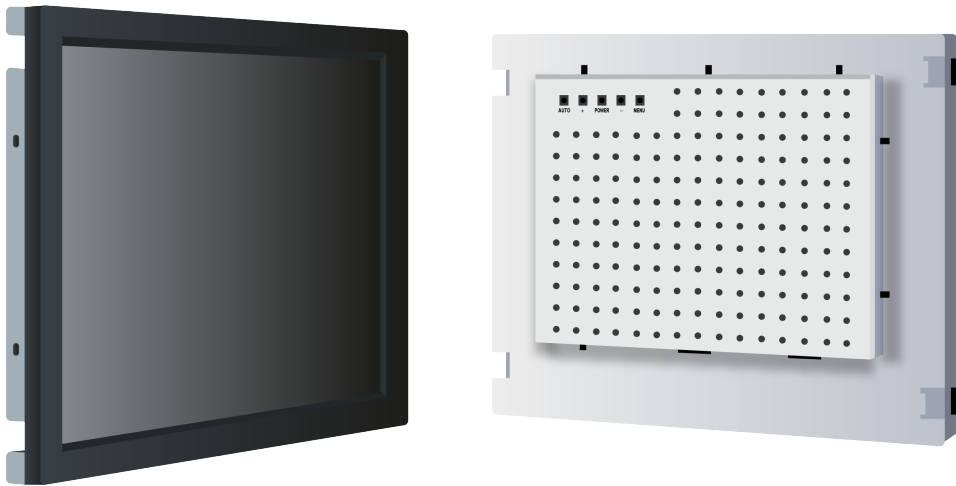

Loud

loud touch monitor specifications

Loud Touch Monitors

Loud Touch Monitors are high quality panels with high brightness, high contrast ratios and broad viewing angles. It features SAW (surface acoustic wave) technology which uses ultrasonic waves that pass over the touchscreen panel. The touchscreen panels are made from glass, ensuring the ultimate in image quality.

Loud monitors are available as:

- 10.4" Classic
- 17" Classic
- 17" Hooligan
- 19" Classic
- 21.5" Classic

The Classic models all feature a 4mm glass touchpanel. The 17" Hooligan model is our vandal-proof model; it is made from 6 mm tempered glass, which is robust enough to withstand the impact of a 1000g steel ball, dropped from the height of one meter.

Loud monitors have multiple mounting options which include:

- rear-mount
- VESA mount, and
- horizontal / vertical bracket mount.

Loud Touch Monitors: Specifications and Models

	10.4" Classic	17" Classic	17" Hooligan	19" Classic	21.5" Classic
Series	Openframe, SAW, Dust-proof	Openframe, SAW, Classic			Dust-proof and Compact
Screen Size	10.4"	17"	17"	19"	21.5"
Display Type	4:3 Ratio Active matrix TFT-LCD				16:9 Ratio Active matrix TFT-LCD LED Backlight
Active Area	211.2 x 158.4 mm	338 x 270 mm		376 x 301 mm	476.64 x 268.11 mm
Monitor Dimensions (w x h x d)	257 x 199 x 45.5 mm (4 mm touchscreen glass)	368 x 306 x 49 mm (4 mm touchscreen glass)	391 x 323 x 53.5 mm (6 mm touchscreen glass)	415 x 343 x 51 mm (4 mm touchscreen glass)	511.7 x 298 x 42.6 mm (4 mm touchscreen glass)
Suggested Resolution	800 x 600 (SVGA)	1280 x 1024			1920 x 1080
Supported Colours	16.2 m	16.7 m	16.2 m	16.7 m	